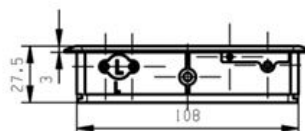

PRODUCT SHEET

Description:

Soft Close Grommet "Mambo" 300x120x27,5mm, White (RAL9016), ABS Frame,Alu. Lid
W/Brush.Suggested Hole Cutting 290x111mm

Item number:

25.20.382-0

Units	Box	Carton	HS Code	Barcode
Pcs.	1	50	7616991099	
				5704866482288